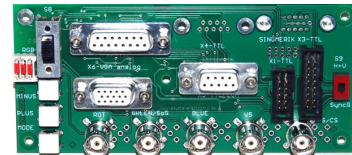

## TFT Monitors replacement colors or monochrome CRT monitors

### 8,4" Replacement Monitor Multisync

### Monitor Connector

TSOUBIS electronic offers a full line of compatible replacement LCD/ TFT industrial flat panel monitors for colors or monochrome CRT monitors from numeric controls SIEMENS : AS256, AVUS 3/4, CP527M, CP526, and other controls from 15 kHz.

### Technical data

Display	8,4 inc Diagonal TFT Full Colour active
Brightness	300 cd/m <sup>2</sup>
Active area TFT panel	174 mm x 131 mm (B x H)
Frequenz	15-45 kHz horizontal, 50-75 Hz vertical, RGB analogue or TTL
Settings	3 button On Screen Display
Connector and signal	1 x BNC
Replacement	9" CRT monitor monochrome
Dimension	compatible
Power supply	AC 85-240V connector
Temperature range	-10 bis 55°C
Manufactured after	CE norm